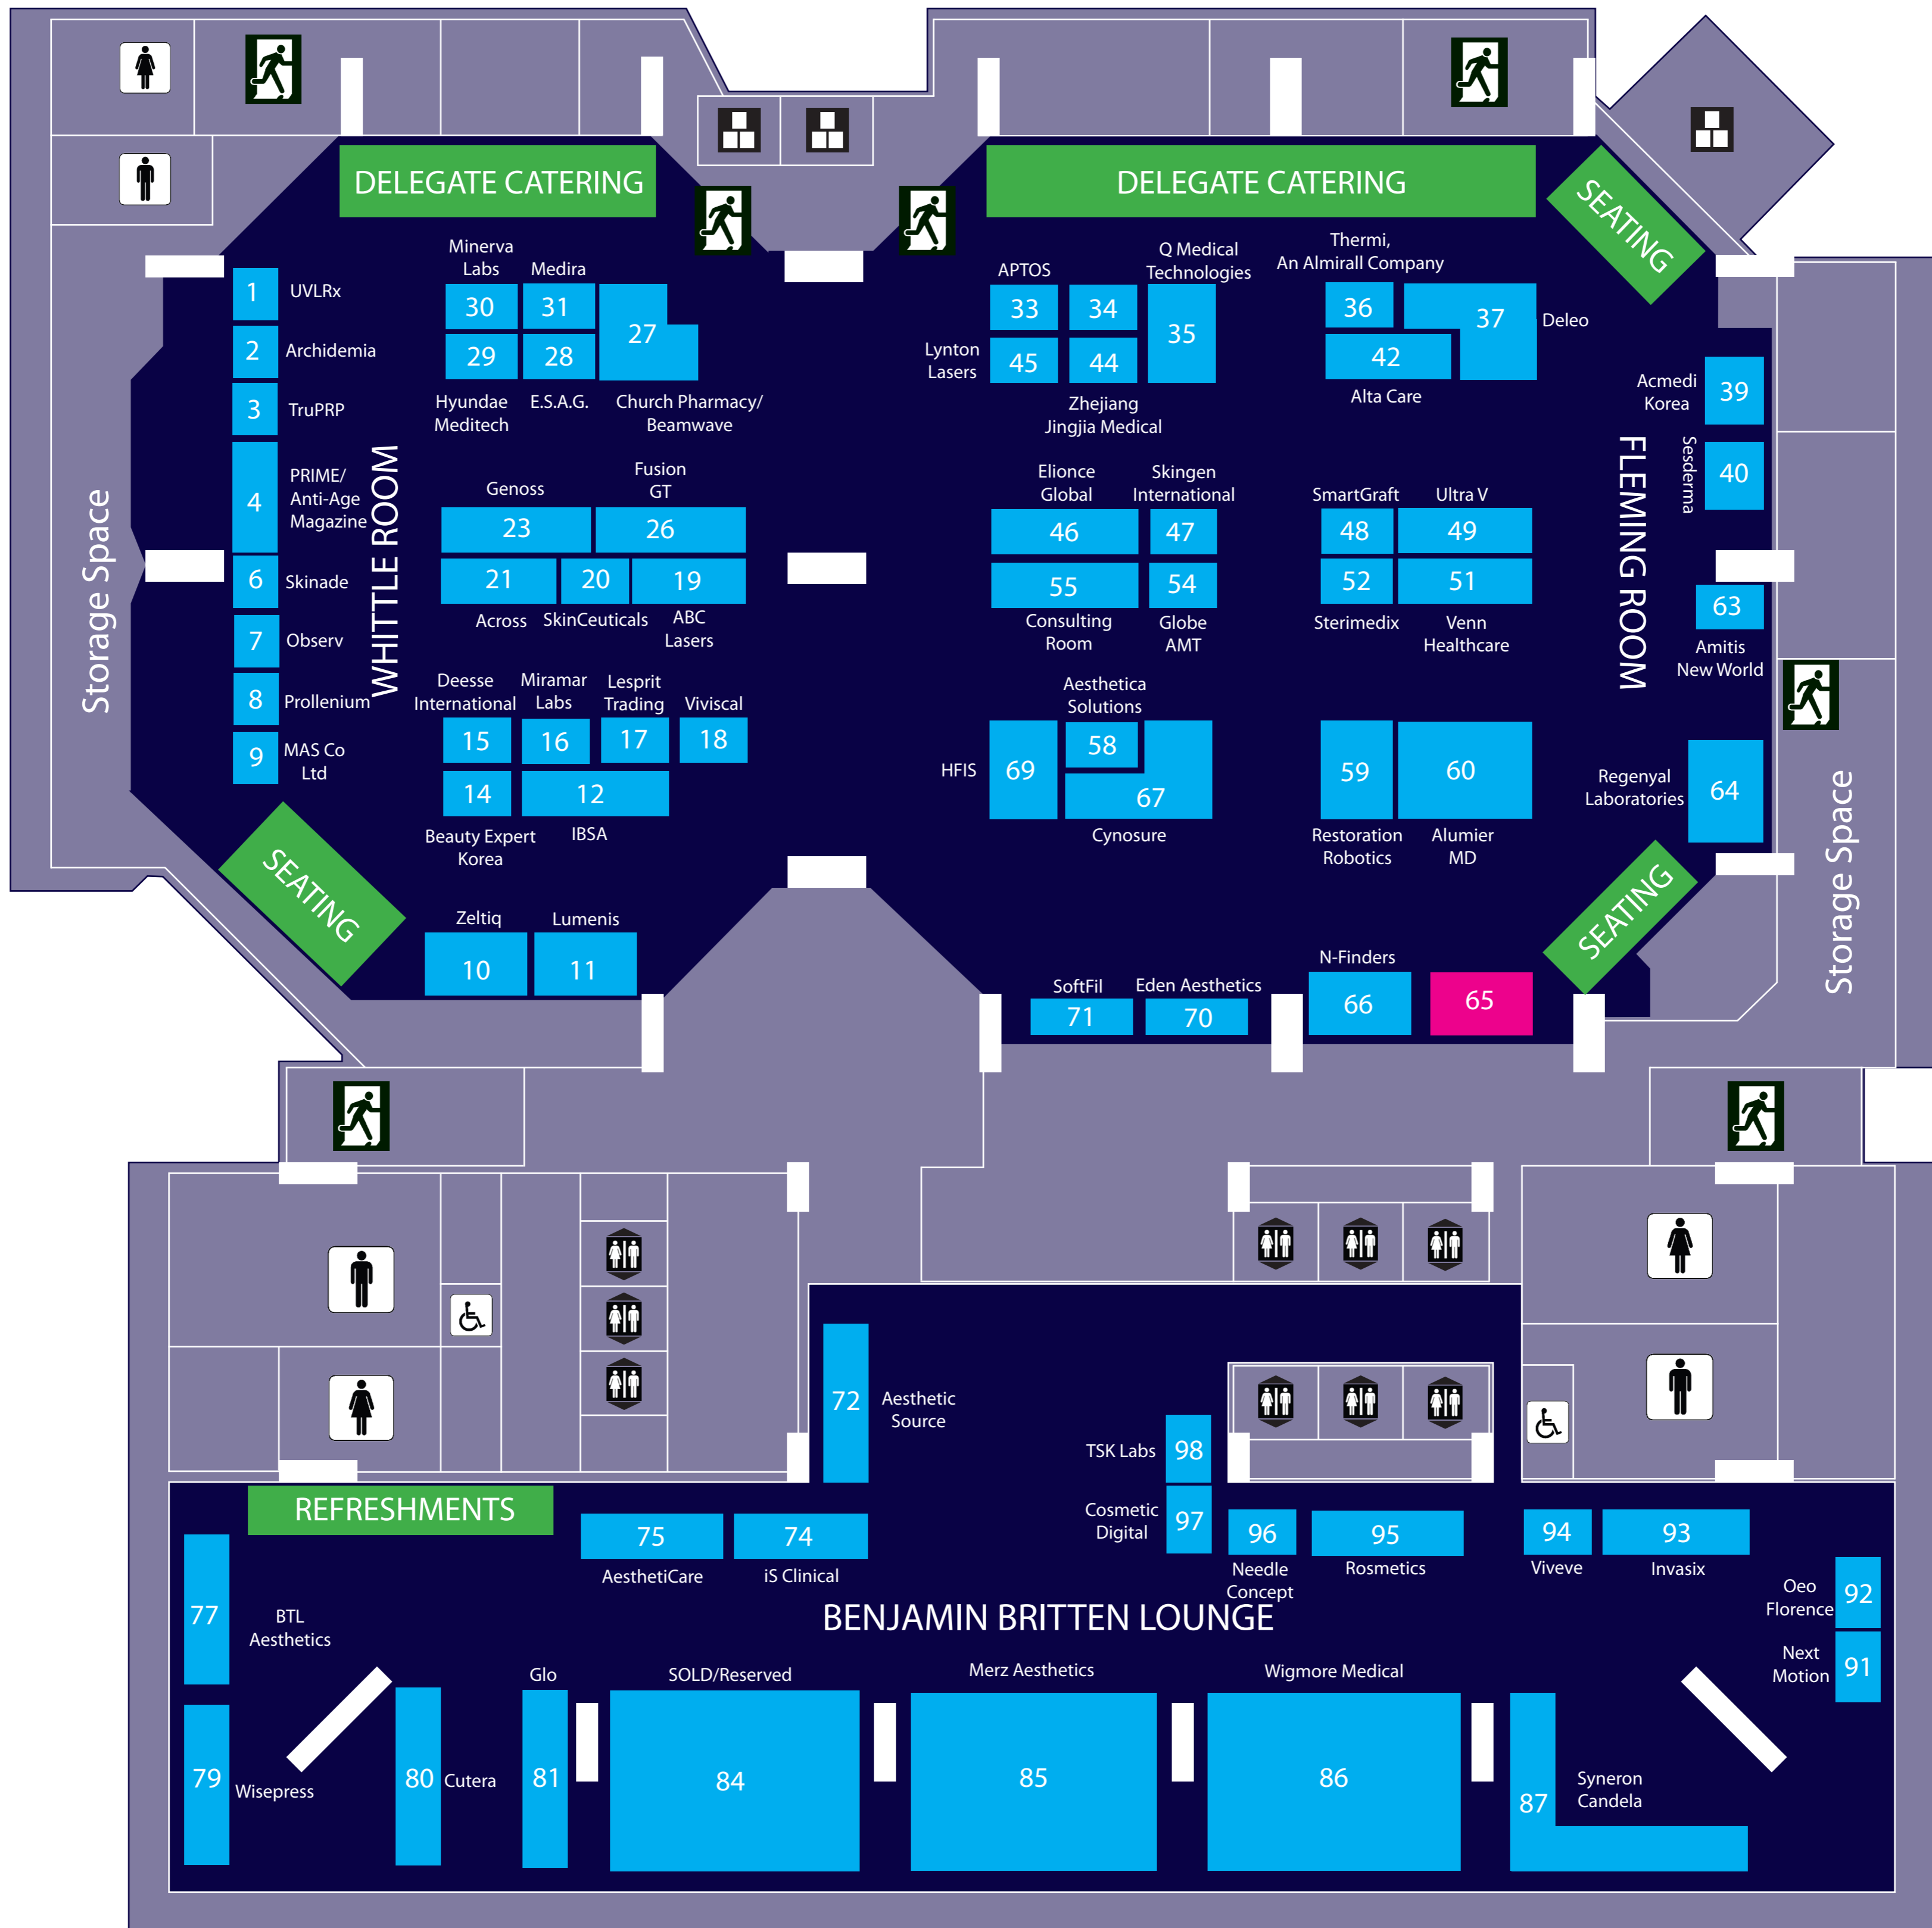

FACE

FACIAL AESTHETIC CONFERENCE AND EXHIBITION

QEII CENTRE, LONDON

THE UK'S PREMIER
MEDICAL AESTHETIC
CONFERENCE
AND EXHIBITION

Goods lift

Toilets

Passenger lift

Catering & Refreshments

Fire exit

Available Exhibitor stands